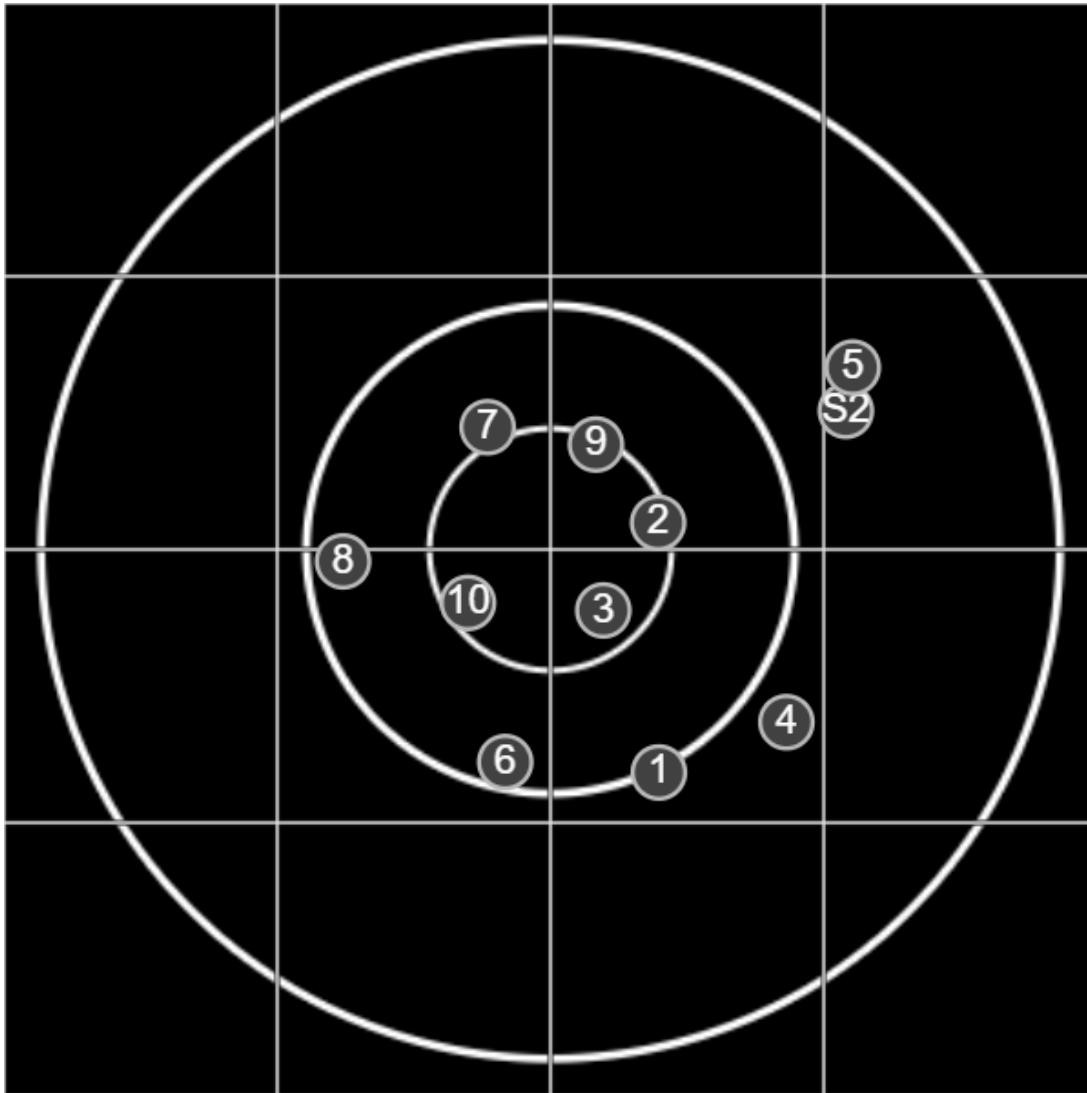

**SILVER  
MOUNTAIN  
TARGETS**  
Made in Canada

true  
22/06/2024  
1:38:58 pm

**BRC Club Shoot**  
Series 1  
600 yards

**BRC T4 [-56]**  
AU-600y

Group: 318.7 mm  
(297.9w x 236.6h)

(Iron)  
**Shooter**  
Dennis Lavelle [m04]

**48.4**

**FINAL**  
v: 1872, sd: 16.7

#	fps	score
10	1871	V
9	1879	V
8	1850	5
7	1912	5
6	1859	5
5	1882	4
4	1856	4
3	1860	V
2	1877	V
1	1871	5
S2	1908	(4)
S1	1837	(3)

**SILVER  
MOUNTAIN  
TARGETS**  
Made in Canada

true  
22/06/2024  
2:53:17 pm

**BRC Club Shoot**  
Series 1  
600 yards

**BRC T4 [-56]**  
AU-600y

Group: 243.2 mm  
(152.9w x 225.8h)

(Iron)  
Shooter  
Dennis Lavelle [m04]

**49.7**

**FINAL**  
v: 1888, sd: 18.7