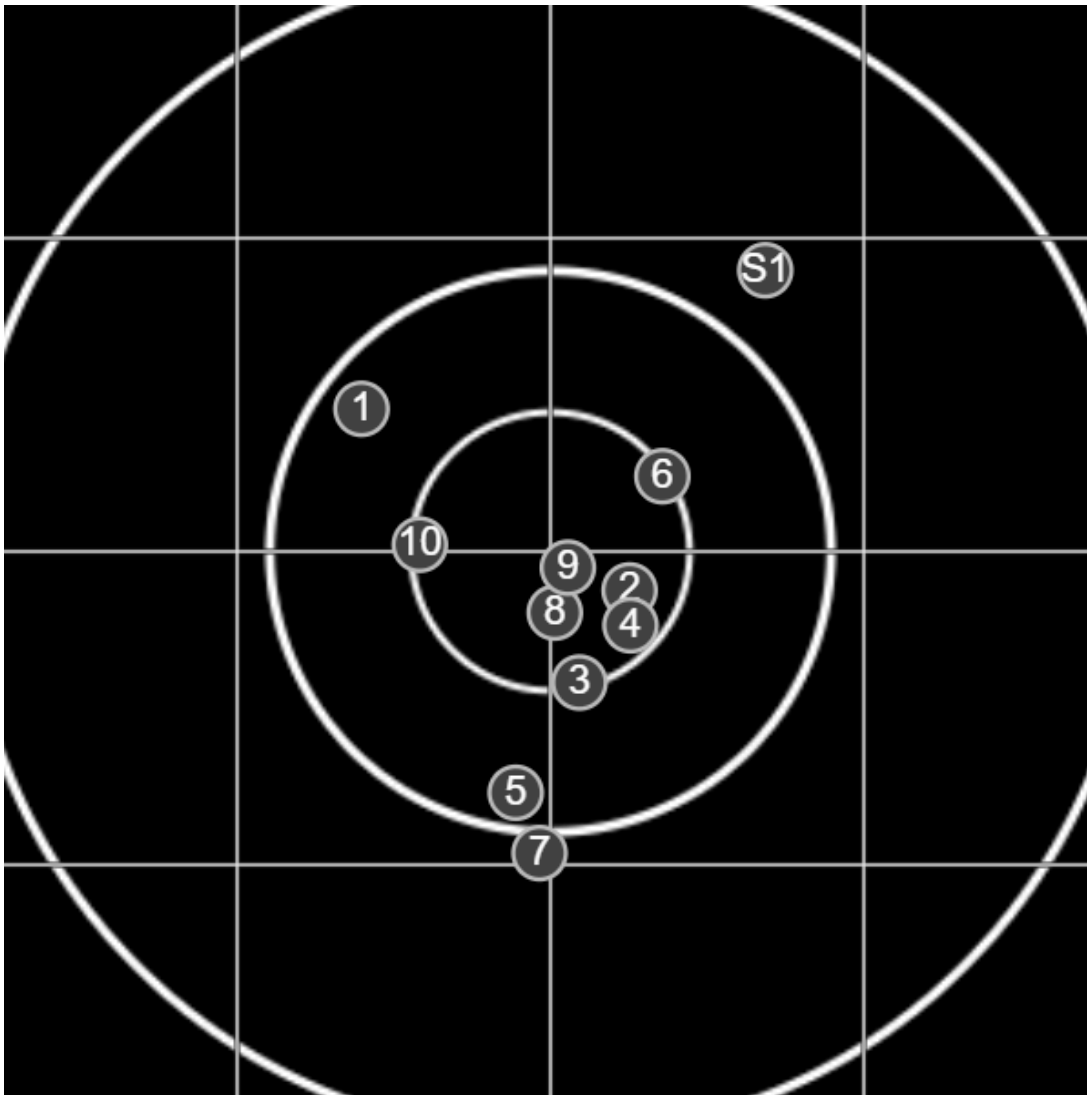

**48.4**

**FINAL**  
v: 1872, sd: 16.7

#	fps	score
10	1871	V
9	1879	V
8	1850	5
7	1912	5
6	1859	5
5	1882	4
4	1856	4
3	1860	V
2	1877	V
1	1871	5
S2	1908	(4)
S1	1837	(3)

**SILVER  
MOUNTAIN  
TARGETS**  
Made in Canada

true  
22/06/2024  
2:53:17 pm

**BRC Club Shoot**  
Series 1  
600 yards

**BRC T4 [-56]**  
AU-600y

Group: 243.2 mm  
(152.9w x 225.8h)

(Iron)  
Shooter  
Dennis Lavelle [m04]

**49.7**

**FINAL**  
v: 1888, sd: 18.7